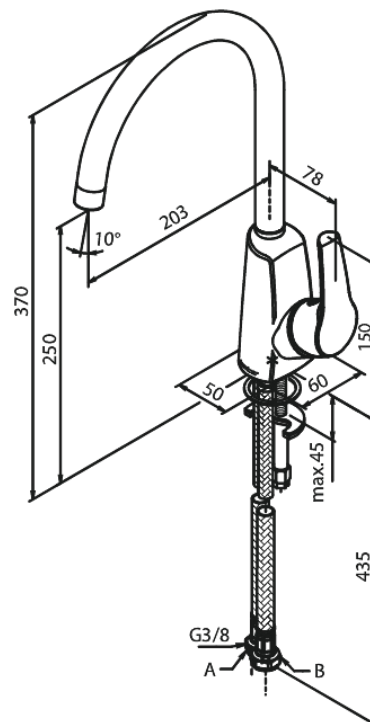

Product features

FM Mattsson Denmark ApS
Hvidkærvej 48, 5250 Odense SV, DK-56416218

+45 88 33 00 34 damixa-international@fmmattsongroup.com

Mere information på damixa.com

damixa