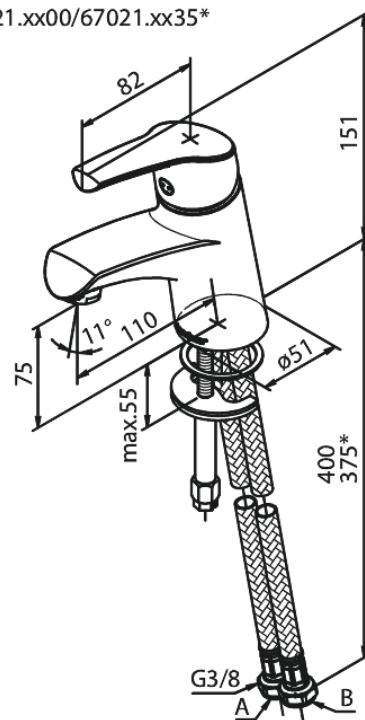

Product features

67021.xx00/67021.xx35*