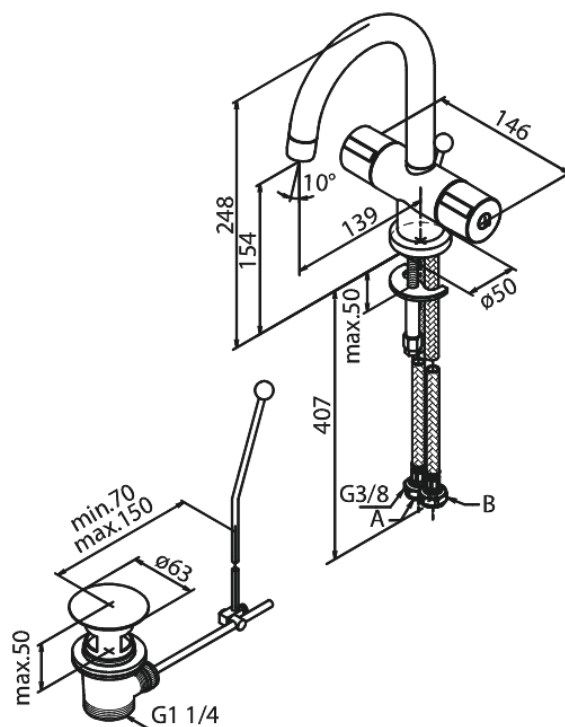

Product features

FM Mattsson Denmark ApS
Hvidkærvej 48, 5250 Odense SV, DK-56416218

+45 88 33 00 34 damixa-international@fmmattsongroup.com

Mere information på damixa.com

damixa