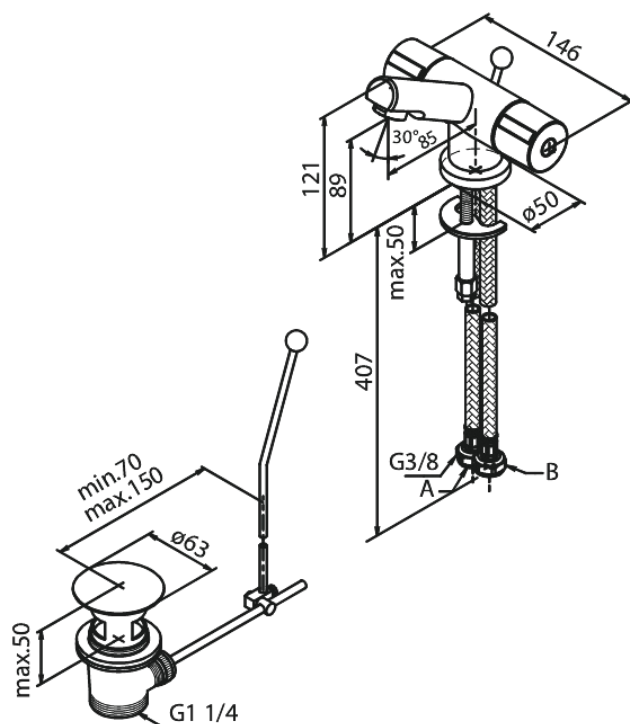

Product features

FM Mattsson Denmark ApS
Hvidkærvej 48, 5250 Odense SV, DK-56416218

+45 88 33 00 34 damixa-international@fmmattsongroup.com

Mere information på damixa.com

damixa