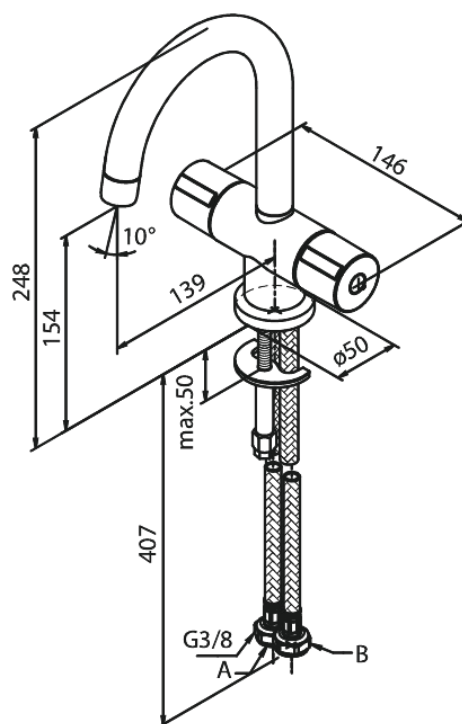

Product features

FM Mattsson Denmark ApS
Hvidkærvej 48, 5250 Odense SV, DK-56416218

+45 88 33 00 34 damixa-international@fmmattssongroup.com

Mere information på damixa.com

damixa