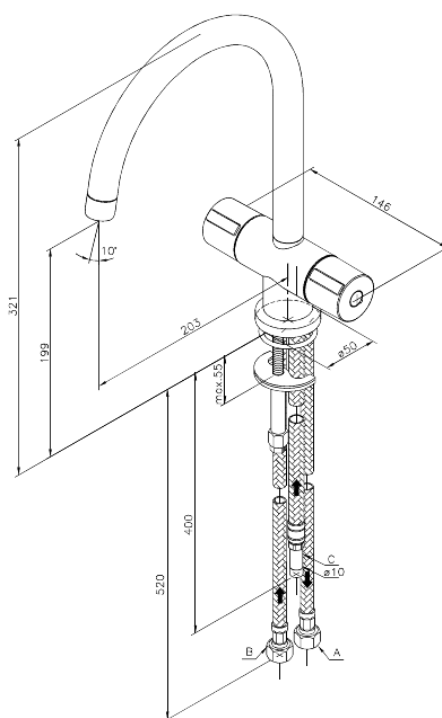

FM Mattsson Denmark ApS
Hvidkærvej 48, 5250 Odense SV, DK-56416218

+45 88 33 00 34 danmark@fmmattssongroup.com

Mere information på damixa.com

damixa