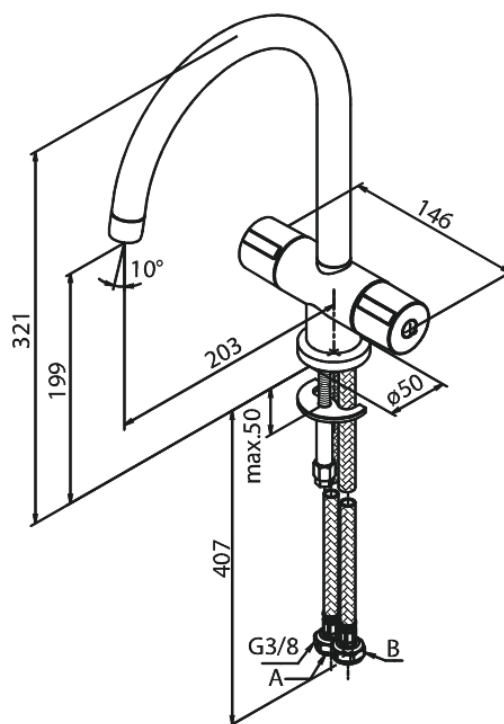

Product features

FM Mattsson Denmark ApS
Hvidkærvej 48, 5250 Odense SV, DK-56416218

+45 88 33 00 34 damixa-international@fmmattsongroup.com

Mere information på damixa.com

damixa