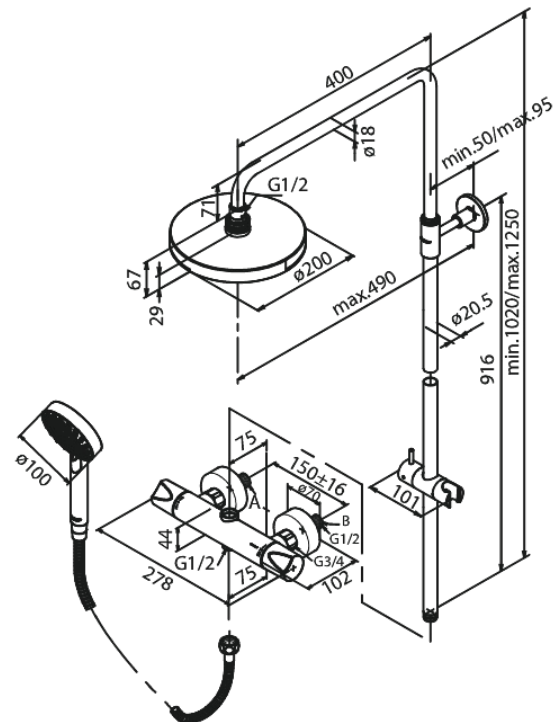

Product features

FM Mattsson Denmark ApS
Hvidkærvej 48, 5250 Odense SV, DK-56416218

+45 88 33 00 34 danmark@fmmattssongroup.com

Mere information på damixa.com

damixa