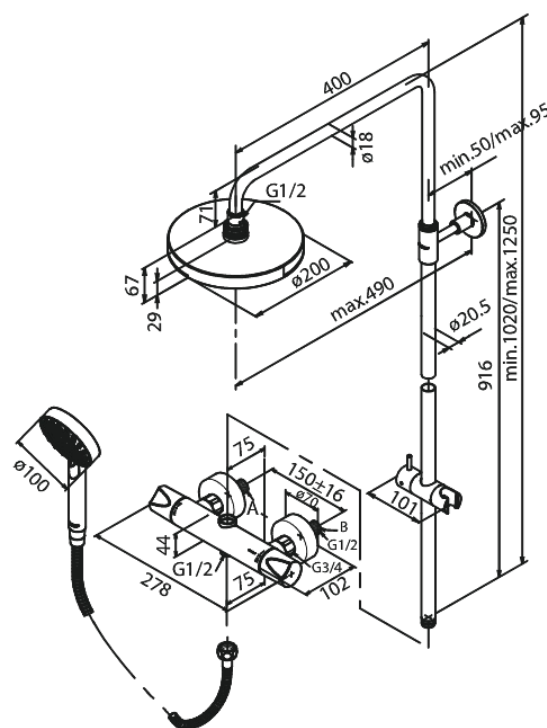

Product features

FM Mattsson Denmark ApS
Hvidkærvej 48, 5250 Odense SV, DK-56416218

+45 88 33 00 34 damixa-international@fmmattsongroup.com

Mere information på damixa.com

damixa