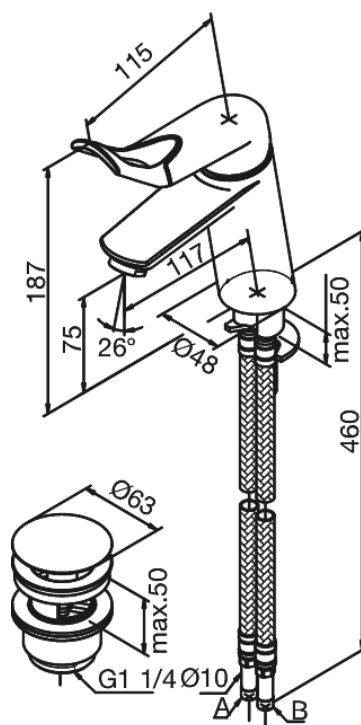

Product features

FM Mattsson Denmark ApS
Hvidkærvej 48, 5250 Odense SV, DK-56416218

+45 88 33 00 34 damixa-international@fmmattsongroup.com

Mere information på damixa.com

damixa