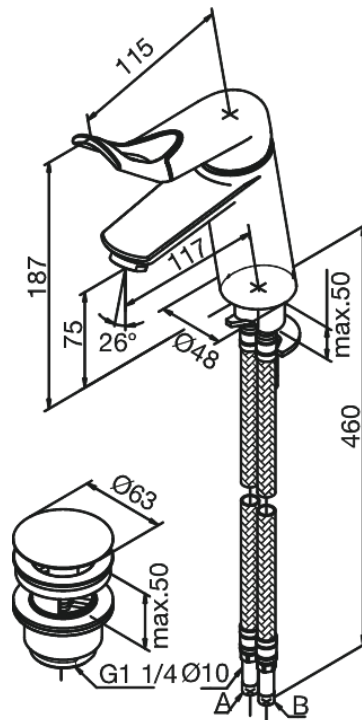

FM Mattsson Denmark ApS
Hvidkærvej 48, 5250 Odense SV, DK-56416218

+45 88 33 00 34 danmark@fmmattssongroup.com

Mere information på damixa.com

damixa