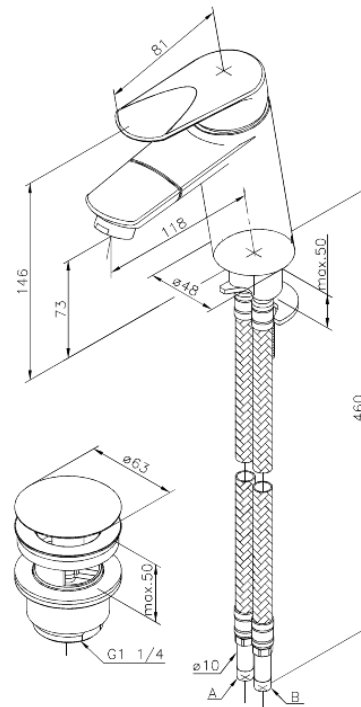

Product features

FM Mattsson Denmark ApS
Hvidkærvej 48, 5250 Odense SV, DK-56416218

+45 88 33 00 34 damixa-international@fmmattsongroup.com

Mere information på damixa.com

damixa