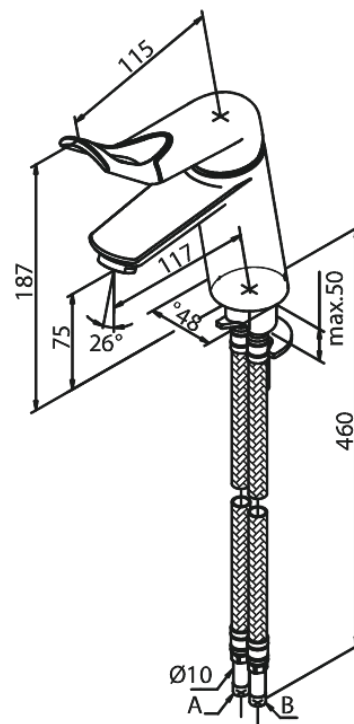

Product features

FM Mattsson Denmark ApS
Hvidkærvej 48, 5250 Odense SV, DK-56416218

+45 88 33 00 34 damixa-international@fmmattsongroup.com

Mere information på damixa.com

damixa