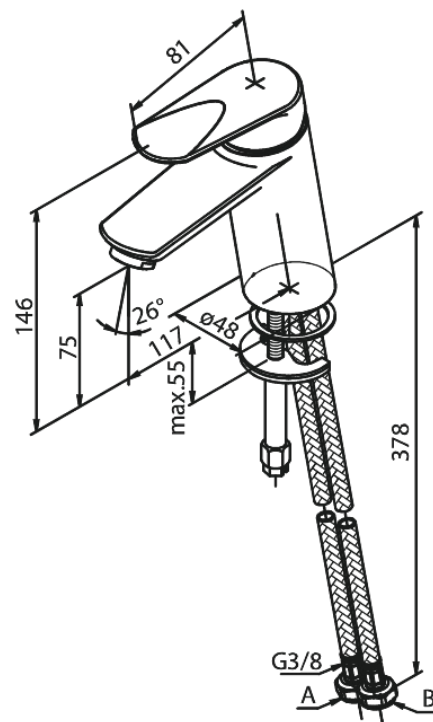

Product features

FM Mattsson Denmark ApS
Hvidkærvej 48, 5250 Odense SV, DK-56416218

+45 88 33 00 34 damixa-international@fmmattsongroup.com

Mere information på damixa.com

damixa