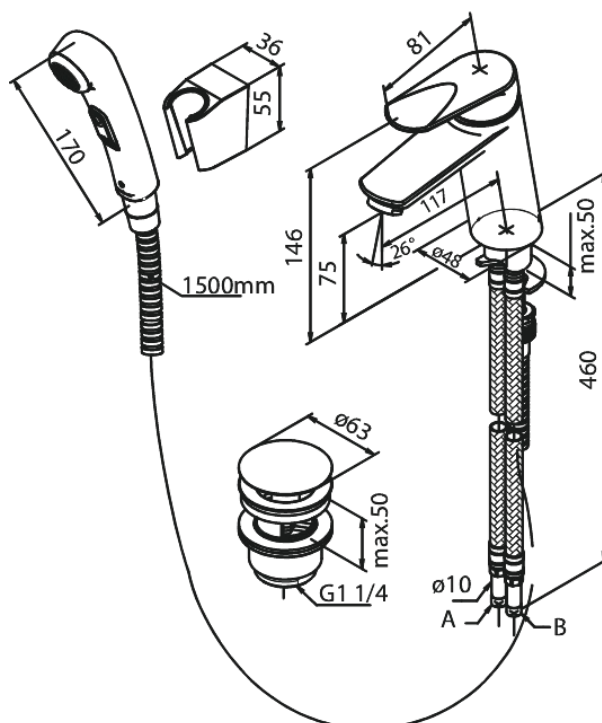

Product features

FM Mattsson Denmark ApS
Hvidkærvej 48, 5250 Odense SV, DK-56416218

+45 88 33 00 34 danmark@fmmattssongroup.com

Mere information på damixa.com

damixa