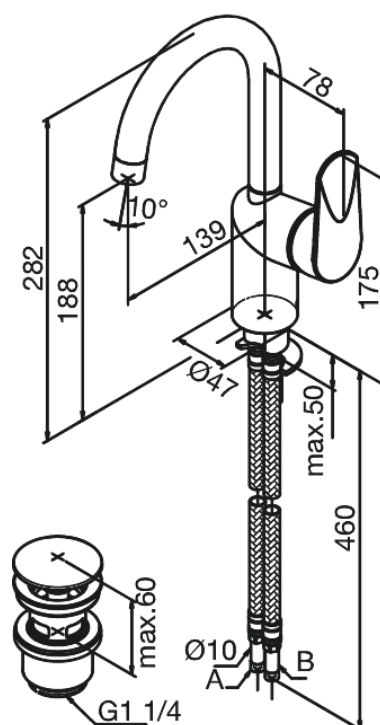

Product features

FM Mattsson Denmark ApS
Hvidkærvej 48, 5250 Odense SV, DK-56416218

+45 88 33 00 34 danmark@fmmattssongroup.com

Mere information på damixa.com

damixa