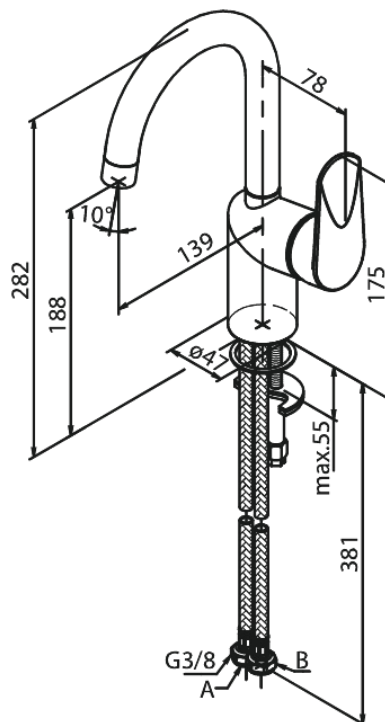

Product features

FM Mattsson Denmark ApS
Hvidkærvej 48, 5250 Odense SV, DK-56416218

+45 88 33 00 34 damixa-international@fmmattssongroup.com

Mere information på damixa.com

damixa