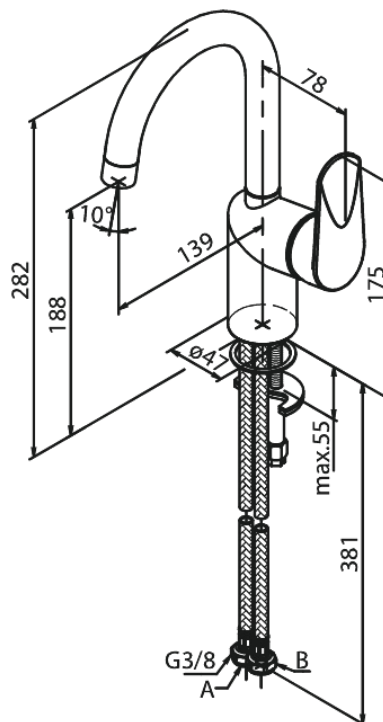

Product features

FM Mattsson Denmark ApS
Hvidkærvej 48, 5250 Odense SV, DK-56416218

+45 88 33 00 34 danmark@fmmattssongroup.com

Mere information på damixa.com

damixa