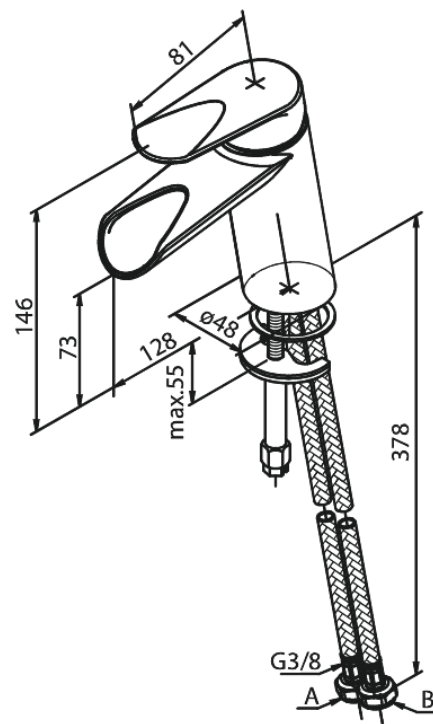

Product features

FM Mattsson Denmark ApS
Hvidkærvej 48, 5250 Odense SV, DK-56416218

+45 88 33 00 34 damixa-international@fmmattsongroup.com

Mere information på damixa.com

damixa