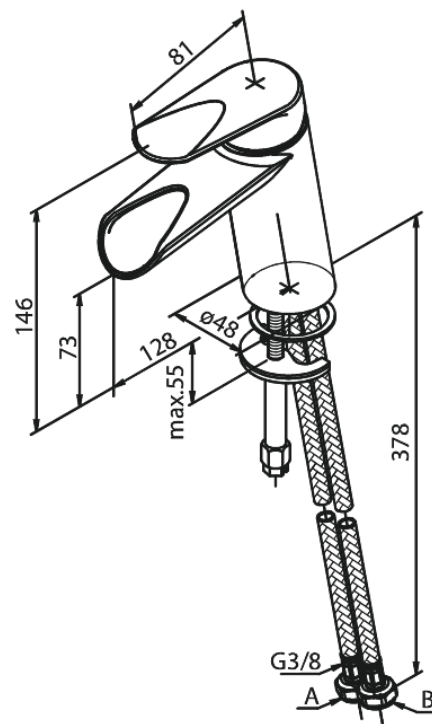

Product features

FM Mattsson Denmark ApS
Hvidkærvej 48, 5250 Odense SV, DK-56416218

+45 88 33 00 34 danmark@fmmattssongroup.com

Mere information på damixa.com

damixa