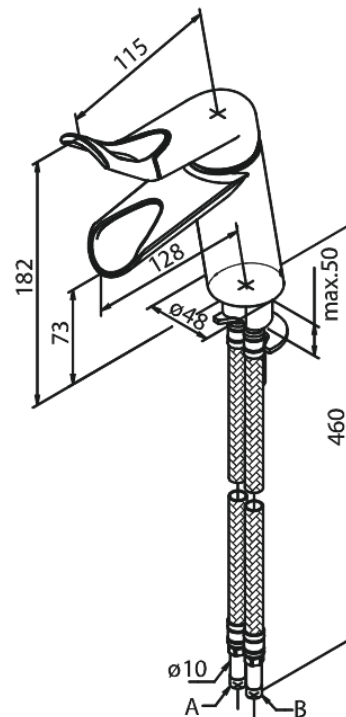

Product features

FM Mattsson Denmark ApS
Hvidkærvej 48, 5250 Odense SV, DK-56416218

+45 88 33 00 34 danmark@fmmattssongroup.com

Mere information på damixa.com

damixa