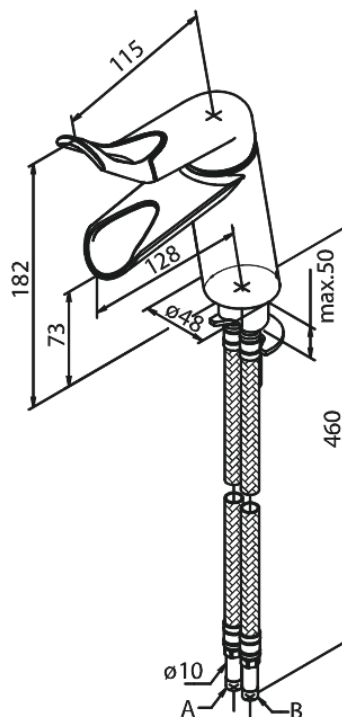

Product features

FM Mattsson Denmark ApS
Hvidkærvej 48, 5250 Odense SV, DK-56416218

+45 88 33 00 34 damixa-international@fmmattsongroup.com

Mere information på damixa.com

damixa