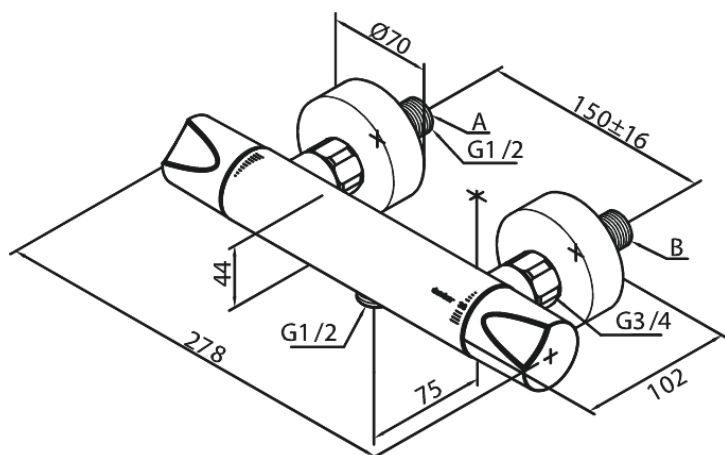

Product features

FM Mattsson Denmark ApS
Hvidkærvej 48, 5250 Odense SV, DK-56416218

+45 88 33 00 34 damixa-international@fmmattsongroup.com

Mere information på damixa.com

damixa