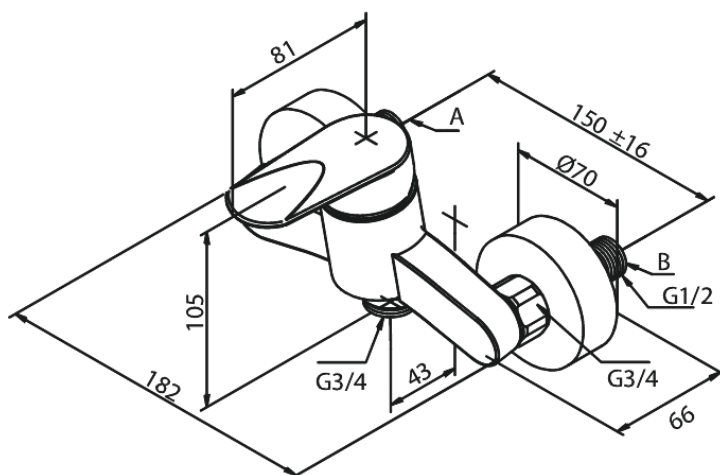

Product features

FM Mattsson Denmark ApS
Hvidkærvej 48, 5250 Odense SV, DK-56416218

+45 88 33 00 34 damixa-international@fmmattsongroup.com

Mere information på damixa.com

damixa