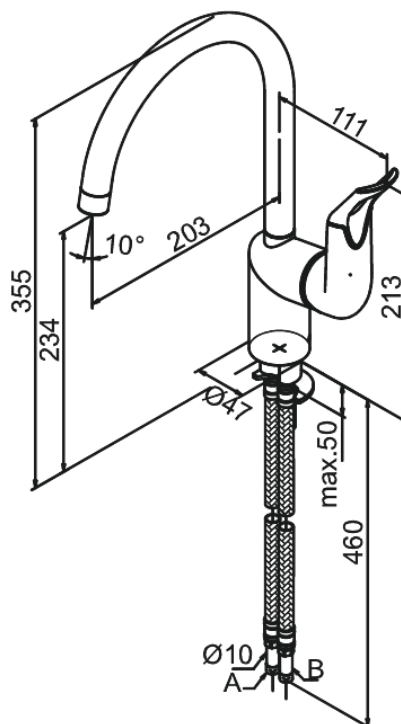

Product features

FM Mattsson Denmark ApS
Hvidkærvej 48, 5250 Odense SV, DK-56416218

+45 88 33 00 34 damixa-international@fmmattsongroup.com

Mere information på damixa.com

damixa