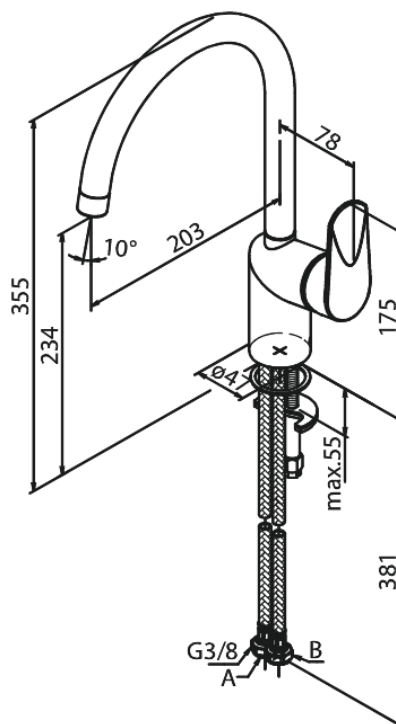

Product features

FM Mattsson Denmark ApS
Hvidkærvej 48, 5250 Odense SV, DK-56416218

+45 88 33 00 34 danmark@fmmattssongroup.com

Mere information på damixa.com

damixa