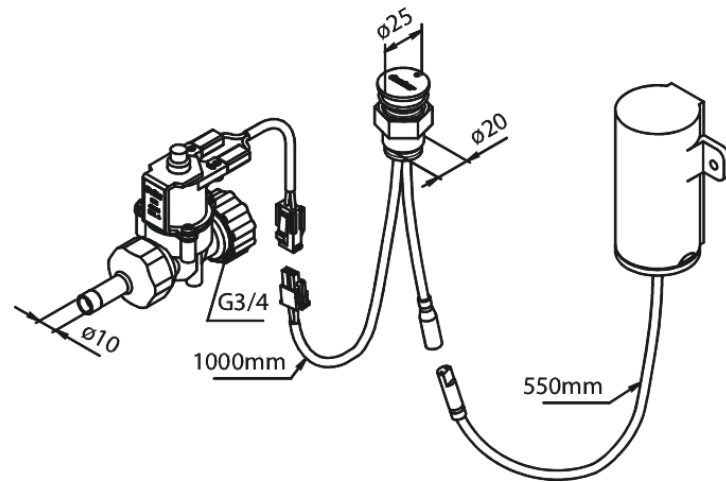

Kitchen Accessories

Electronic Shut Off Valve

Article no.: 484086671
Finish: Steel (66 - old)
Series: Kitchen Accessories

EAN no.: 5708516735519

FM Mattsson Denmark ApS
Hvidkærvej 48, 5250 Odense SV, DK-56416218