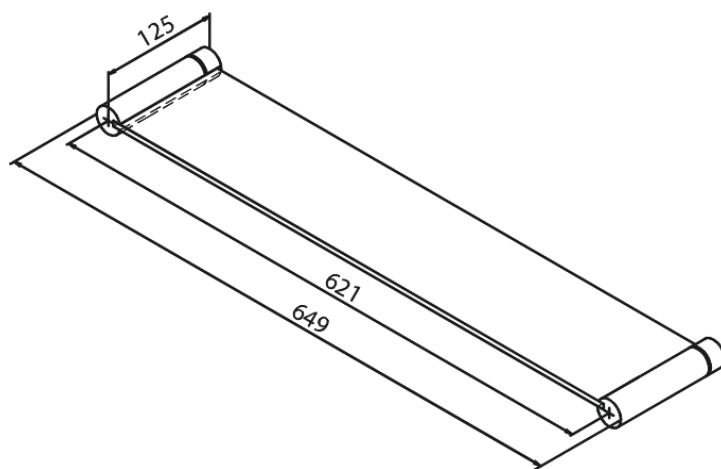

Bathroom Accessories

Glass Shelf

Article no.: 483110000
Finish: Chrome
Series: Bathroom Accessories

EAN no.: 5708516018865

FM Mattsson Denmark ApS
Hvidkærvej 48, 5250 Odense SV, DK-56416218

+45 88 33 00 34 danmark@fmmattssongroup.com