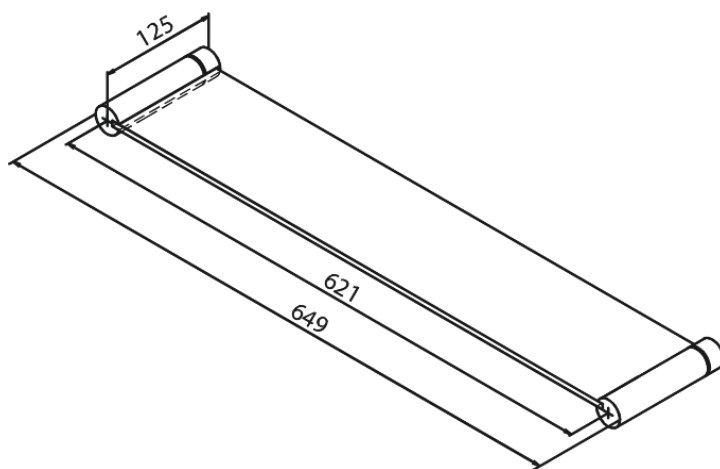

Bathroom Accessories

Glass Shelf

Article no.: 483110000
Finish: Chrome
Series: Bathroom Accessories

EAN no.: 5708516018865

FM Mattsson Denmark ApS
Hvidkærvej 48, 5250 Odense SV, DK-56416218

+45 88 33 00 34 damixa-international@fmmattsongroup.com