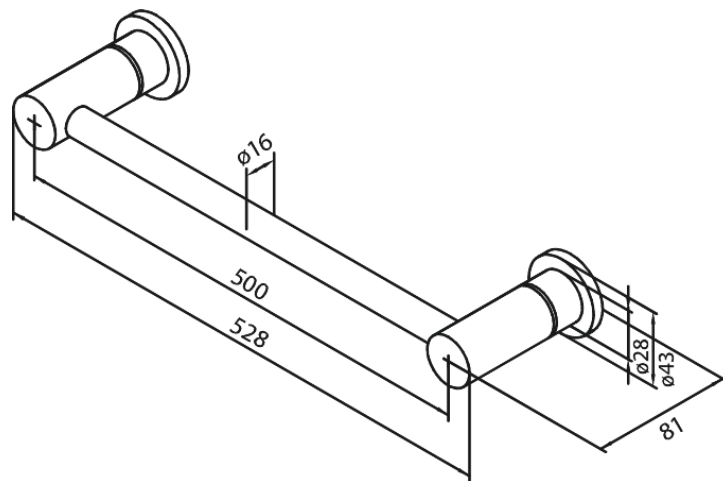

Bathroom Accessories

Towel Rail 500 mm

Article no.: 483040000
Finish: Chrome
Series: Bathroom Accessories

EAN no.: 5708516016489

Standard features:

Can be shortened

FM Mattsson Denmark ApS
Hvidkærvej 48, 5250 Odense SV, DK-56416218