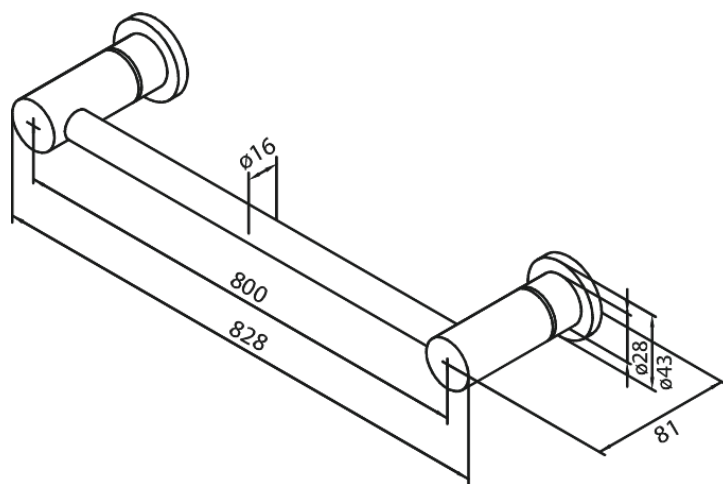

Bathroom Accessories

Towel Rail 800 mm

Article no.: 483000000
Finish: Chrome
Series: Bathroom Accessories

EAN no.: 5708516138266

FM Mattsson Denmark ApS
Hvidkærvej 48, 5250 Odense SV, DK-56416218

+45 88 33 00 34 damixa-international@fmmattsongroup.com