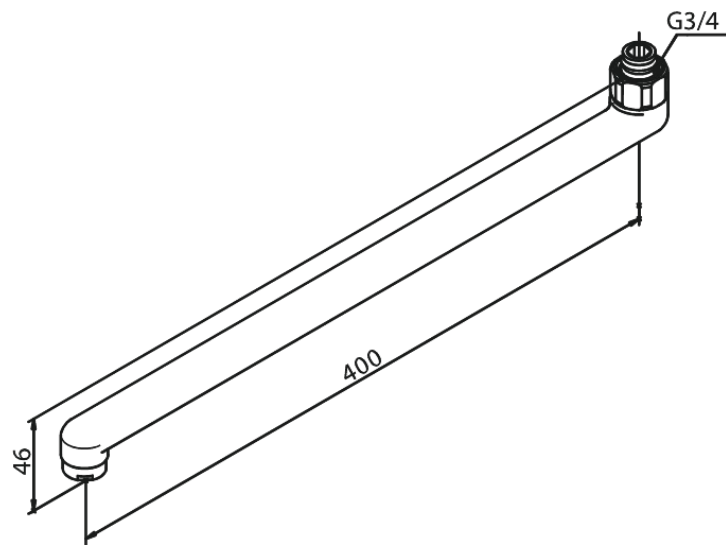

Bathroom Accessories

Swivel Spout 400 mm

Article no.: 480940000
Finish: Chrome
Series: Bathroom Accessories

EAN no.: 5708516368632

FM Mattsson Denmark ApS
Hvidkærvej 48, 5250 Odense SV, DK-56416218

+45 88 33 00 34 damixa-international@fmmattsongroup.com