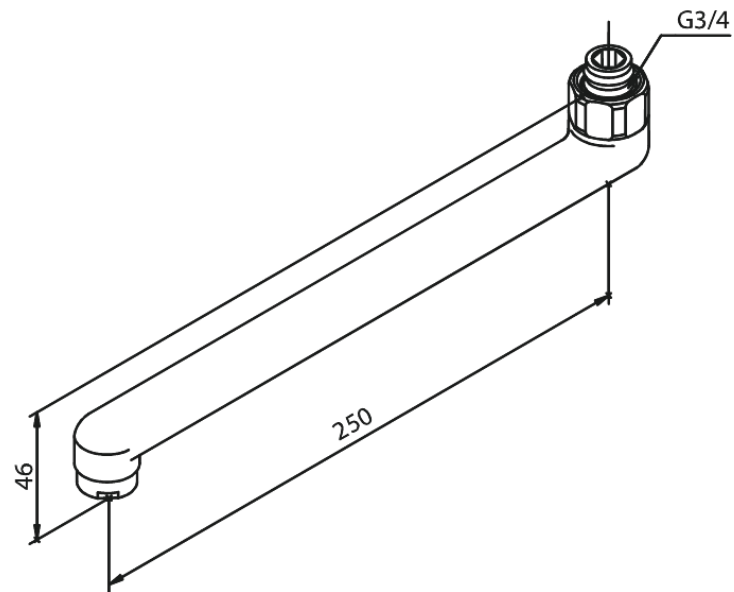

Bathroom Accessories

Swivel Spout 250 mm

Article no.: 480930000
Finish: Chrome
Series: Bathroom Accessories

EAN no.: 5708516337164

FM Mattsson Denmark ApS
Hvidkærvej 48, 5250 Odense SV, DK-56416218

+45 88 33 00 34 danmark@fmmattssongroup.com