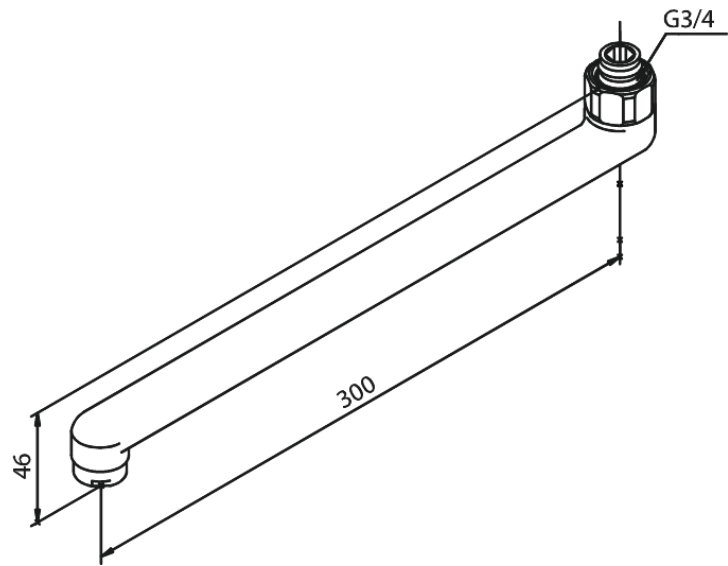

Bathroom Accessories

Swivel Spout 300 mm

Article no.: 480890000
Finish: Chrome
Series: Bathroom Accessories

EAN no.: 5708516337171

FM Mattsson Denmark ApS
Hvidkærvej 48, 5250 Odense SV, DK-56416218

+45 88 33 00 34 damixa-international@fmmattssongroup.com