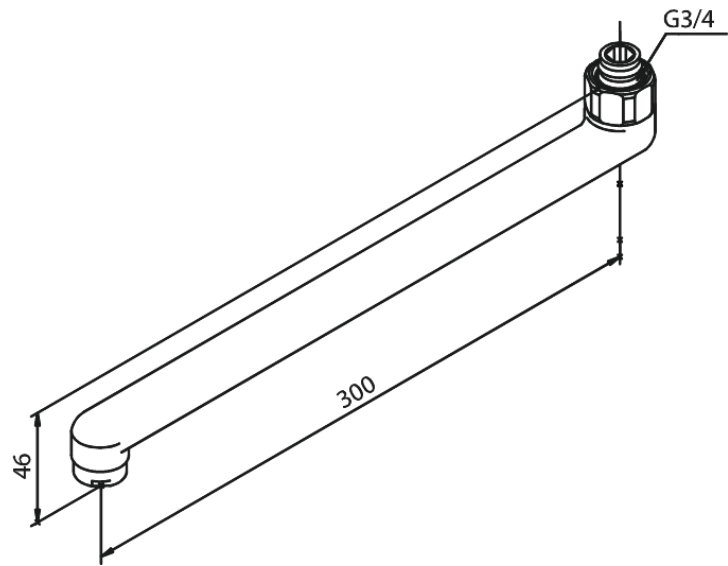

Bathroom Accessories

Swivel Spout 300 mm

Article no.: 480890000
Finish: Chrome
Series: Bathroom Accessories

EAN no.: 5708516337171

FM Mattsson Denmark ApS
Hvidkærvej 48, 5250 Odense SV, DK-56416218

+45 88 33 00 34 danmark@fmmattssongroup.com