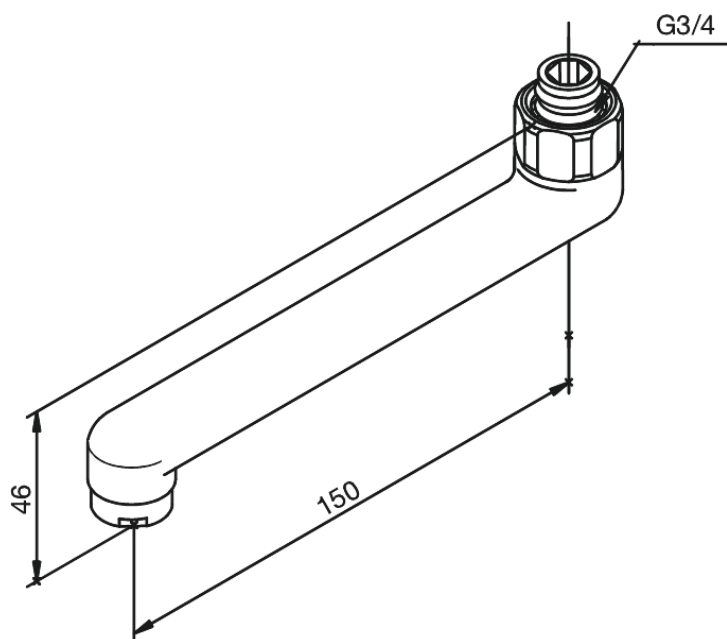

Bathroom Accessories

Swivel Spout 150 mm

Article no.: 480760000
Finish: Chrome
Series: Bathroom Accessories

EAN no.: 5708516337140

FM Mattsson Denmark ApS
Hvidkærvej 48, 5250 Odense SV, DK-56416218

+45 88 33 00 34 damixa-international@fmmattsongroup.com