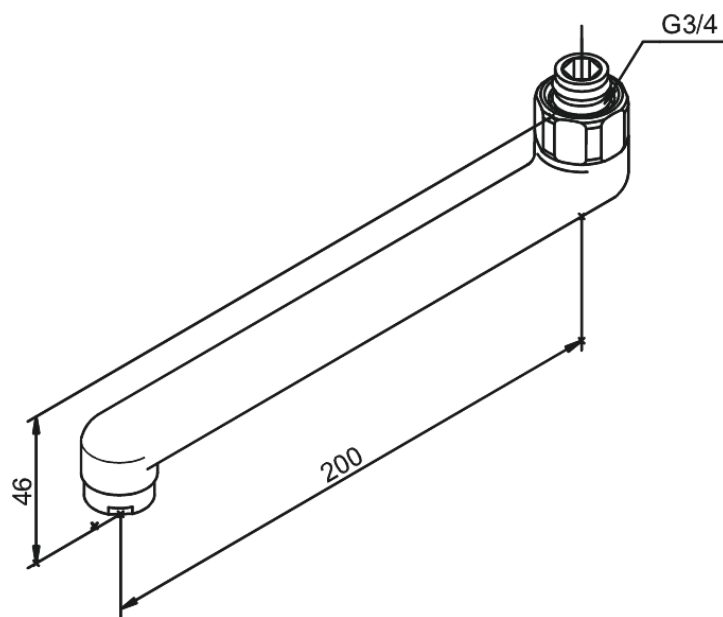

Bathroom Accessories

Swivel Spout 200 mm

Article no.: 480750000
Finish: Chrome
Series: Bathroom Accessories

EAN no.: 5708516337157

FM Mattsson Denmark ApS
Hvidkærvej 48, 5250 Odense SV, DK-56416218

+45 88 33 00 34 danmark@fmmattssongroup.com