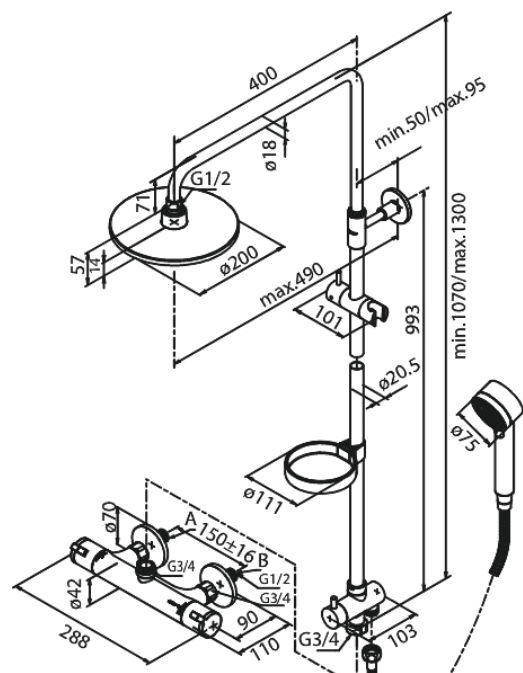

Product features

FM Mattsson Denmark ApS
Hvidkærvej 48, 5250 Odense SV, DK-56416218

+45 88 33 00 34 danmark@fmmattssongroup.com

Mere information på damixa.com

damixa