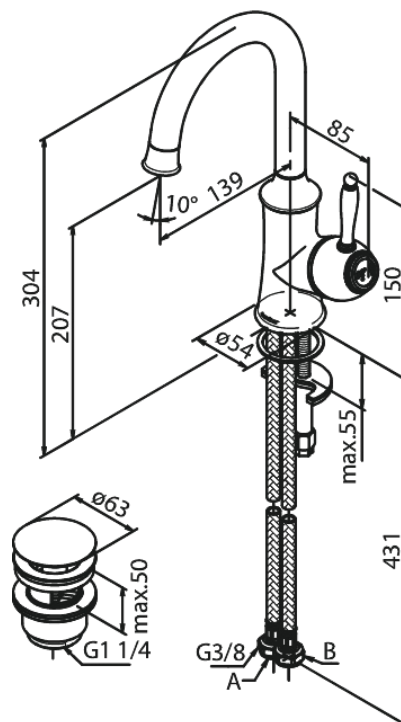

Product features

FM Mattsson Denmark ApS
Hvidkærvej 48, 5250 Odense SV, DK-56416218

+45 88 33 00 34 danmark@fmmattssongroup.com

Mere information på damixa.com

damixa