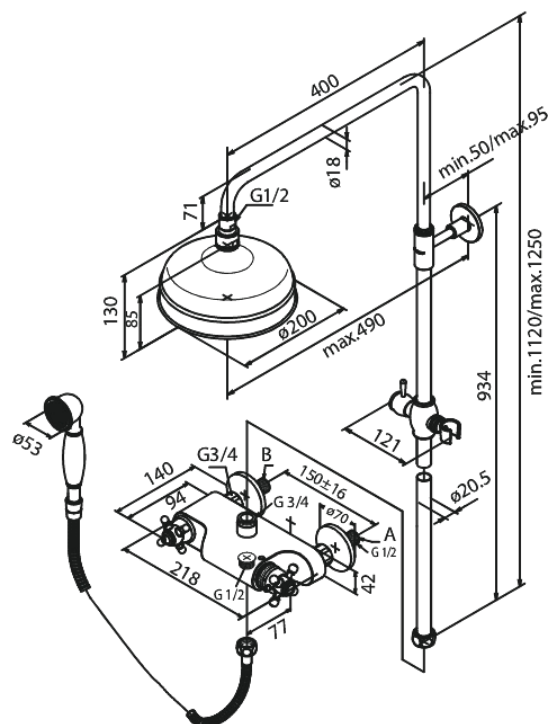

Product features

FM Mattsson Denmark ApS
Hvidkærvej 48, 5250 Odense SV, DK-56416218

+45 88 33 00 34 damixa-international@fmmattsongroup.com

Mere information på damixa.com

damixa