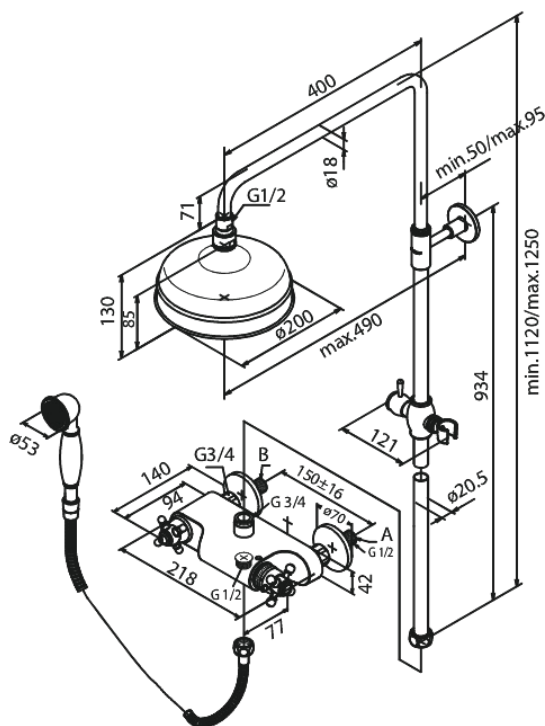

Product features

FM Mattsson Denmark ApS
Hvidkærvej 48, 5250 Odense SV, DK-56416218

+45 88 33 00 34 danmark@fmmattssongroup.com

Mere information på damixa.com

damixa