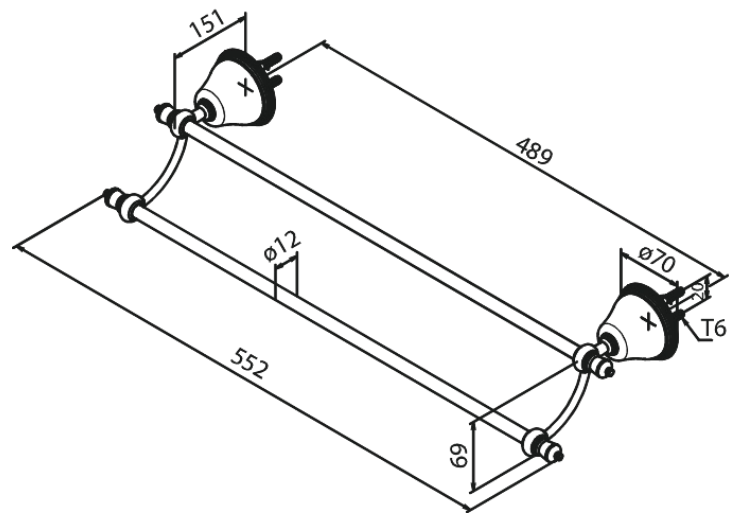

Tradition

Twin Towel Rail

Article no.: 373130000
Finish: Chrome
Series: Tradition

EAN no.: 5708516362784

FM Mattsson Denmark ApS
Hvidkærvej 48, 5250 Odense SV, DK-56416218

+45 88 33 00 34 danmark@fmmattssongroup.com