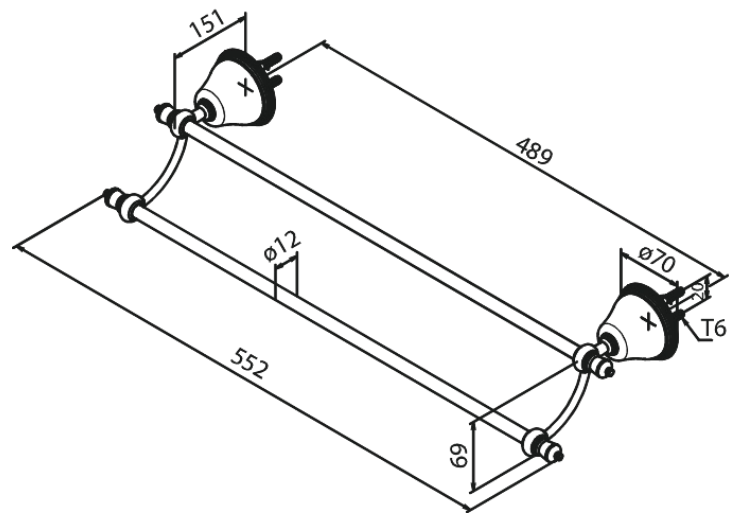

Tradition

Twin Towel Rail

Article no.: 373130000
Finish: Chrome
Series: Tradition

EAN no.: 5708516362784

FM Mattsson Denmark ApS
Hvidkærvej 48, 5250 Odense SV, DK-56416218

+45 88 33 00 34 damixa-international@fmmattssongroup.com