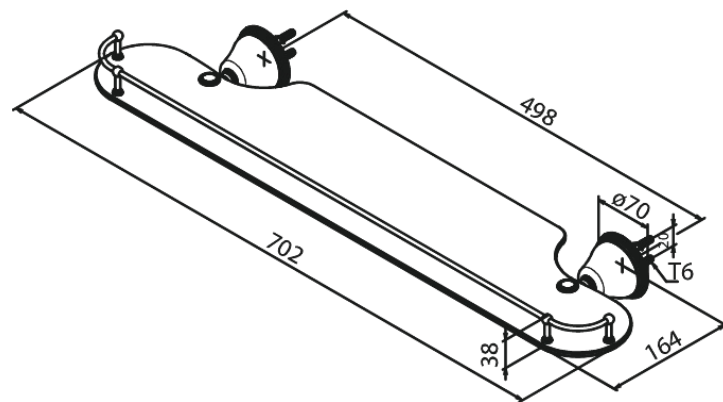

Tradition

Glass Shelf

Article no.: 373110000
Finish: Chrome
Series: Tradition

EAN no.: 5708516417866

FM Mattsson Denmark ApS
Hvidkærvej 48, 5250 Odense SV, DK-56416218

+45 88 33 00 34 danmark@fmmattssongroup.com