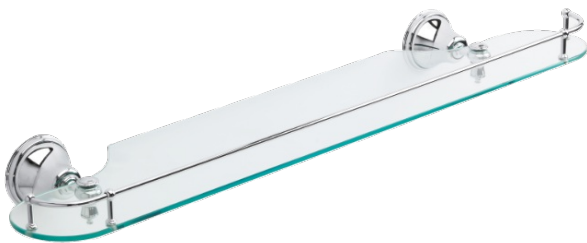

Tradition

Glass Shelf

Article no.: 373110000
Finish: Chrome
Series: Tradition

EAN no.: 5708516417866

FM Mattsson Denmark ApS
Hvidkærvej 48, 5250 Odense SV, DK-56416218

+45 88 33 00 34 danmark@fmmattssongroup.com