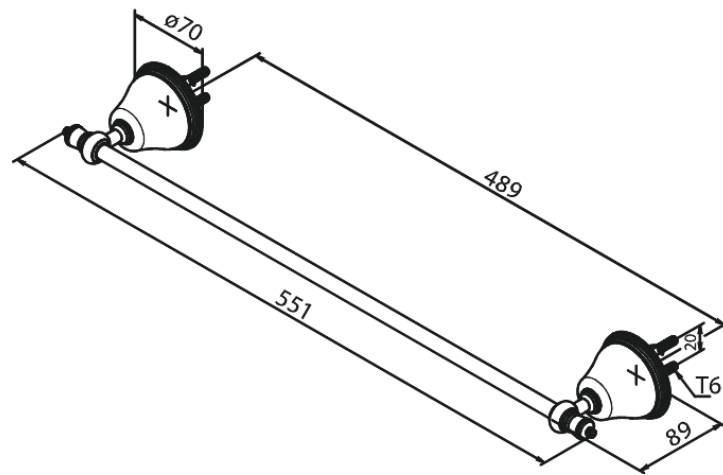

Tradition

Towel Rail

Article no.: 373040000
Finish: Chrome
Series: Tradition

EAN no.: 5708516363293

FM Mattsson Denmark ApS
Hvidkærvej 48, 5250 Odense SV, DK-56416218

+45 88 33 00 34 danmark@fmmattssongroup.com