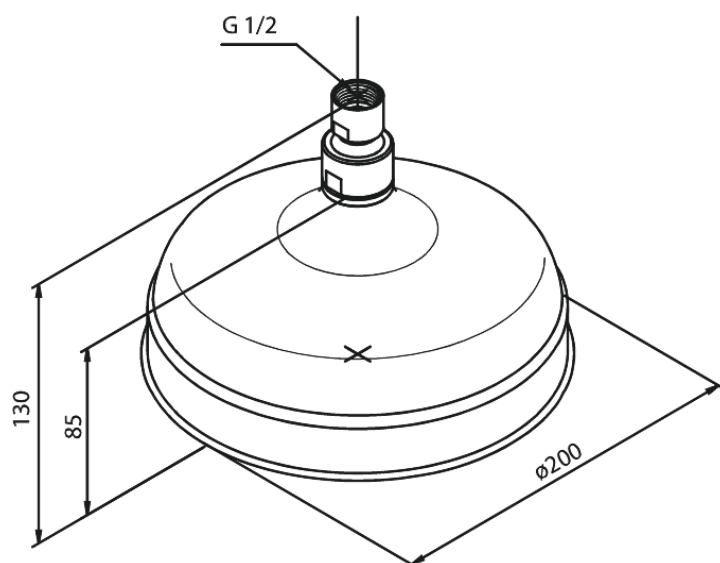

Tradition

Shower Head

Article no.: 372210000
Finish: Chrome
Series: Tradition

EAN no.: 5708516387282

Standard features:

Water consumption max. 13 l
Ø200mm

Product features

FM Mattsson Denmark ApS
Hvidkærvej 48, 5250 Odense SV, DK-56416218