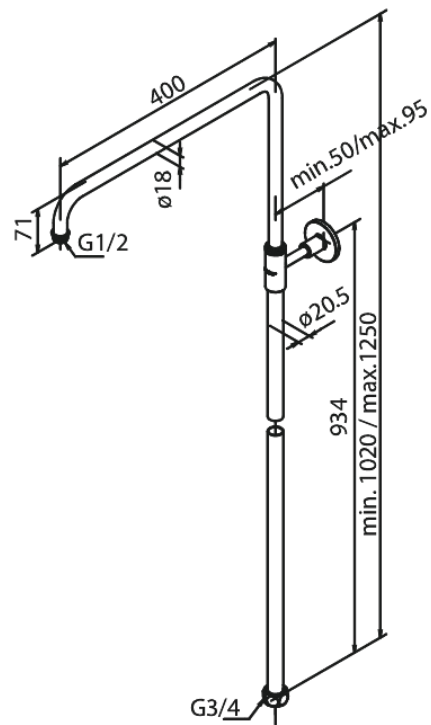

Shower Accessories

Tradition Rail

Article no.: 372200000
Finish: Chrome
Series: Shower Accessories

EAN no.: 5708516386346

FM Mattsson Denmark ApS
Hvidkærvej 48, 5250 Odense SV, DK-56416218

+45 88 33 00 34 damixa-international@fmmattsongroup.com