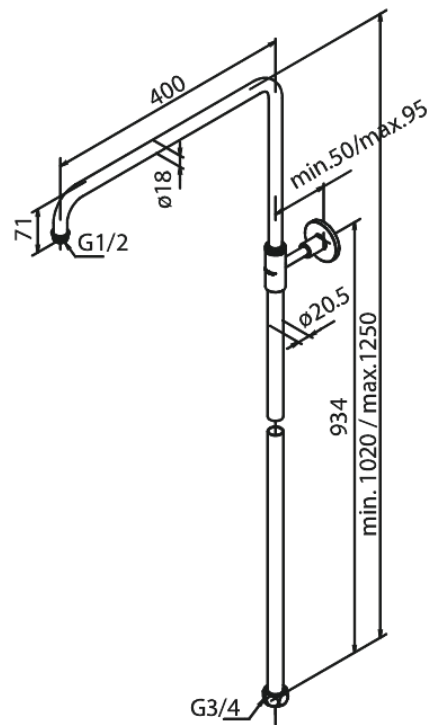

Shower Accessories

Tradition Rail

Article no.: 372200000
Finish: Chrome
Series: Shower Accessories

EAN no.: 5708516386346

FM Mattsson Denmark ApS
Hvidkærvej 48, 5250 Odense SV, DK-56416218

+45 88 33 00 34 danmark@fmmattssongroup.com