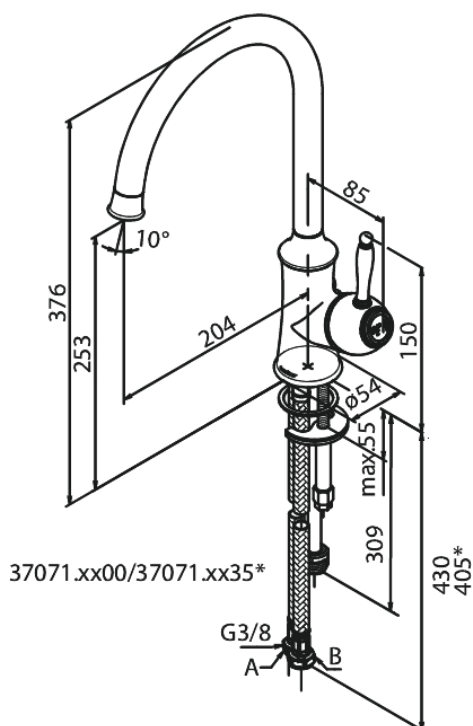

Product features

FM Mattsson Denmark ApS
Hvidkærvej 48, 5250 Odense SV, DK-56416218

+45 88 33 00 34 danmark@fmmattssongroup.com

Mere information på damixa.com

damixa