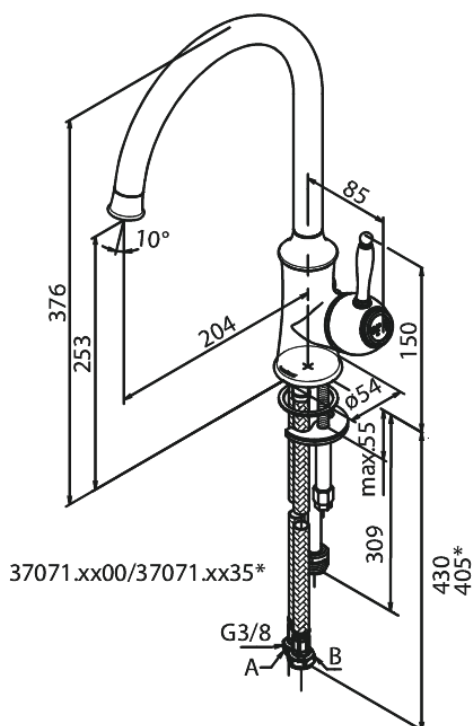

Product features

FM Mattsson Denmark ApS
Hvidkærvej 48, 5250 Odense SV, DK-56416218

+45 88 33 00 34 damixa-international@fmmattsongroup.com

Mere information på damixa.com

damixa