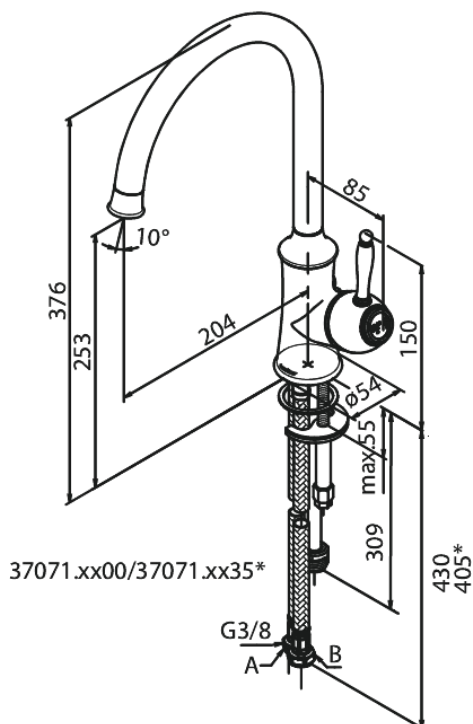

Product features

FM Mattsson Denmark ApS
Hvidkærvej 48, 5250 Odense SV, DK-56416218

+45 88 33 00 34 damixa-international@fmmattsongroup.com

Mere information på damixa.com

damixa