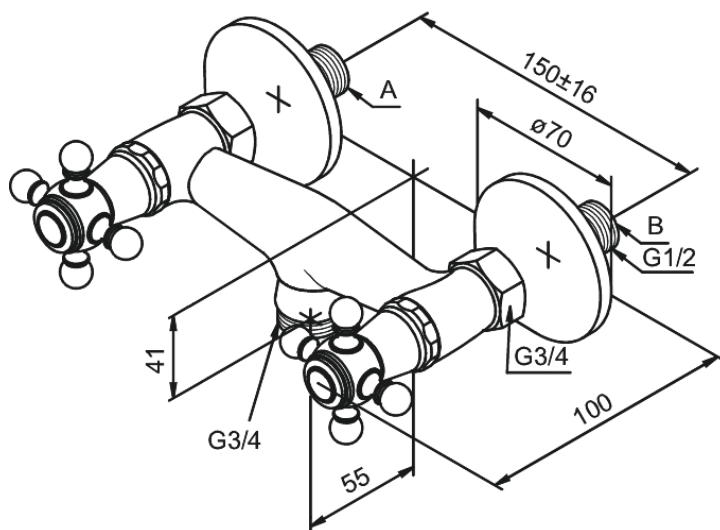

## Standard features:

2 handle  
Water consumption max. 19 l/min  
Spouts to be ordered separately  
3/4" water inlet  
Standard 150mm centres  
With 3/4" wall plates & eccentric unions  
Ceramic head part