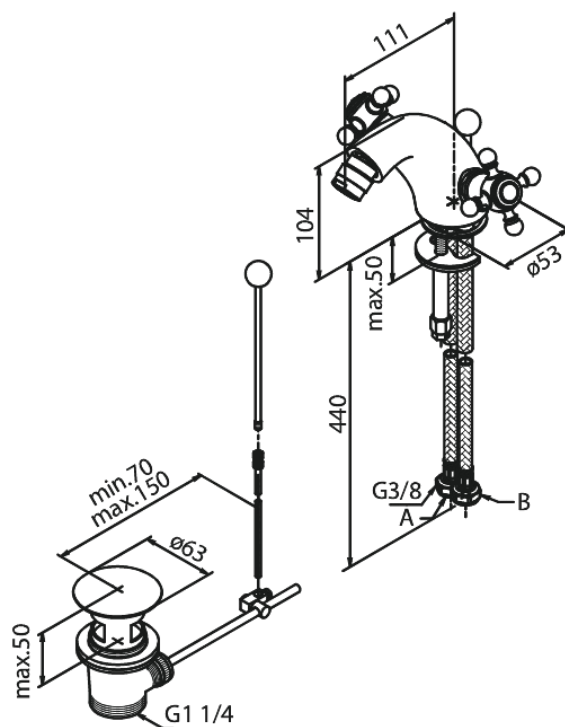

# Bidet with pop up waste

**Article no.:** 370350000  
**Finish:** Chrome  
**Series:** Tradition

**EAN no.:** 5708516213031

## Standard features:

2 handle  
Water consumption max.12 l/min  
Pop up waste  
Ceramic head part

FM Mattsson Denmark ApS  
Hvidkærvej 48, 5250 Odense SV, DK-56416218

+45 88 33 00 34 damixa-international@fmmattsongroup.com