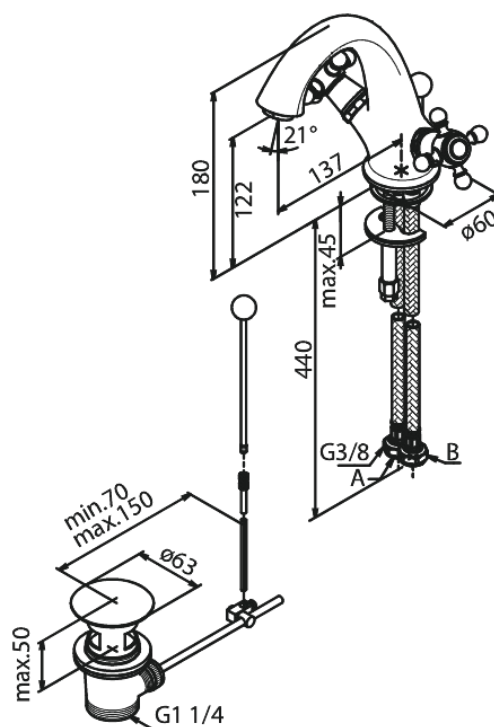

# Basin Mixer with pop up waste

Article no.: 370290000  
Finish: Chrome  
Series: Tradition

EAN no.: 5708516213055

## Standard features:

2 handle  
Water consumption max.10 l/min  
Pop up waste  
Ceramic head part

FM Mattsson Denmark ApS  
Hvidkærvej 48, 5250 Odense SV, DK-56416218

+45 88 33 00 34 danmark@fmmattssongroup.com