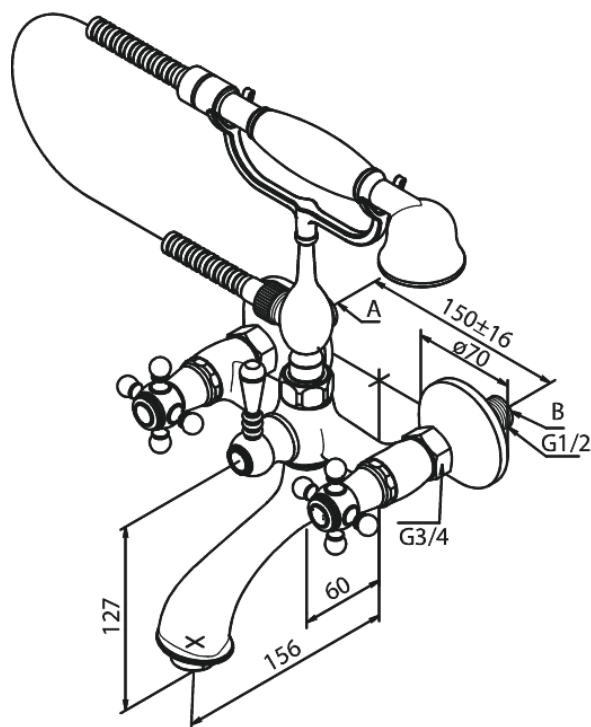

Product features

FM Mattsson Denmark ApS
Hvidkærvej 48, 5250 Odense SV, DK-56416218

+45 88 33 00 34 damixa-international@fmmattssongroup.com

Mere information på damixa.com

damixa