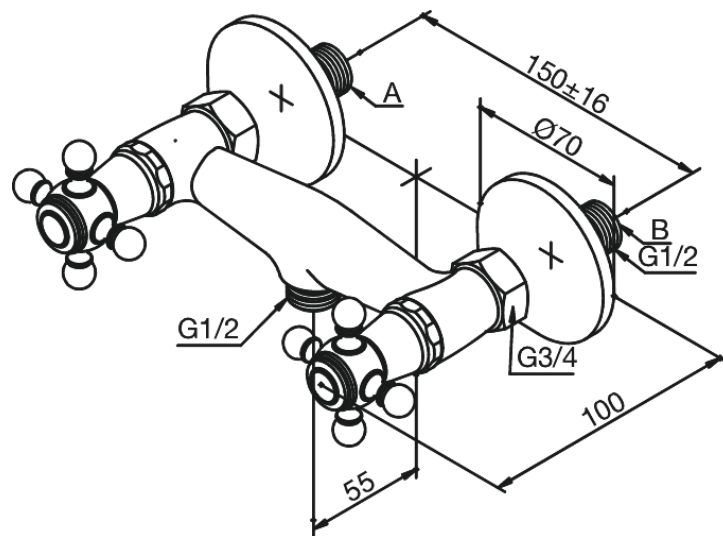

Tradition

Shower Mixer

Article no.: 370210000
Finish: Chrome
Series: Tradition

EAN no.: 5708516136248

Standard features:

Water consumption max. 19 l/min
Standard 150mm centres
With 3/4" wall plates & eccentric unions
1/2" connection for hand shower hose
Ceramic head part