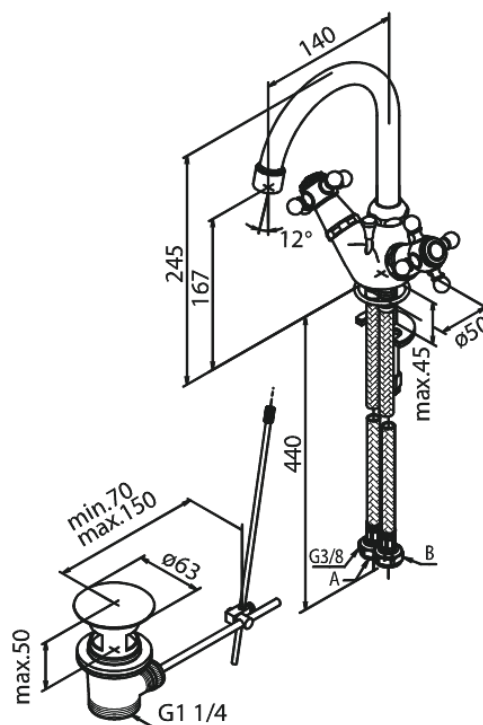

Tradition

Basin Mixer with pop up waste

Article no.: 370200000
Finish: Chrome
Series: Tradition

EAN no.: 5708516213000

Standard features:

2 handle
Water consumption max.12 l/min
Pop up waste
Ceramic head part