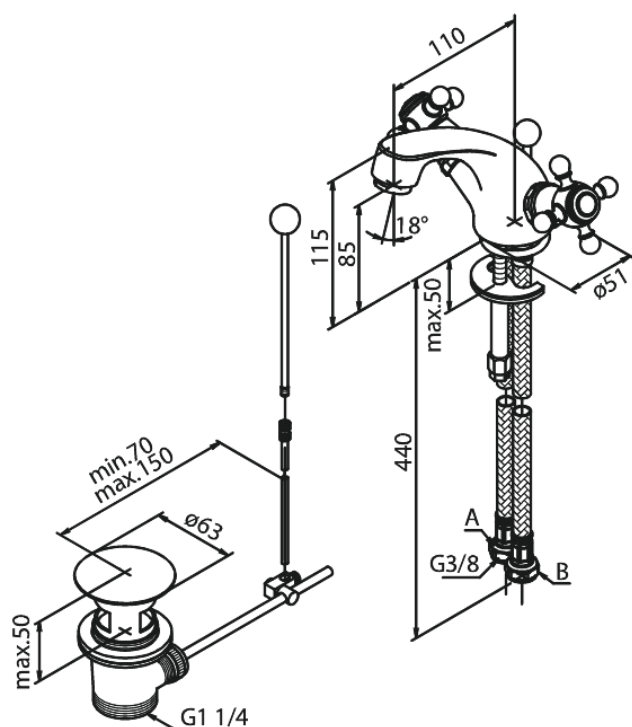

Tradition

Basin Mixer with pop up waste

Article no.: 370100000
Finish: Chrome
Series: Tradition

EAN no.: 5708516136064

Standard features:

- 2 handle
- Water consumption max.12 l/min
- Pop up waste
- Ceramic head part