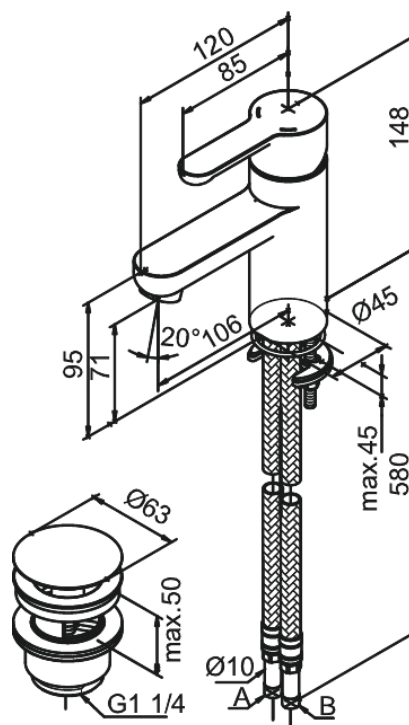

Product features

FM Mattsson Denmark ApS
Hvidkærvej 48, 5250 Odense SV, DK-56416218

+45 88 33 00 34 damixa-international@fmmattssongroup.com

Mere information på damixa.com

damixa