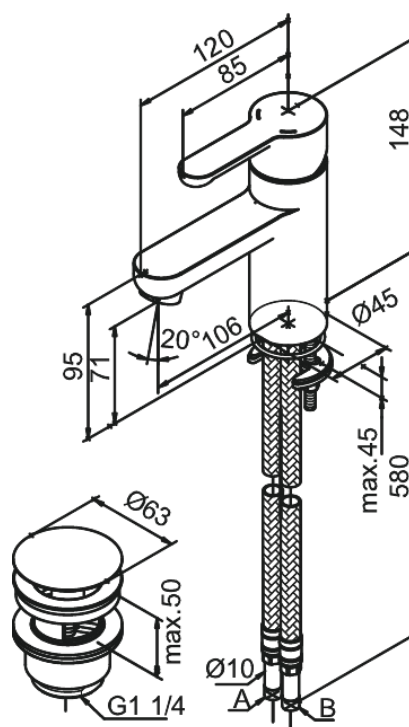

Product features

FM Mattsson Denmark ApS
Hvidkærvej 48, 5250 Odense SV, DK-56416218

+45 88 33 00 34 danmark@fmmattssongroup.com

Mere information på damixa.com

damixa