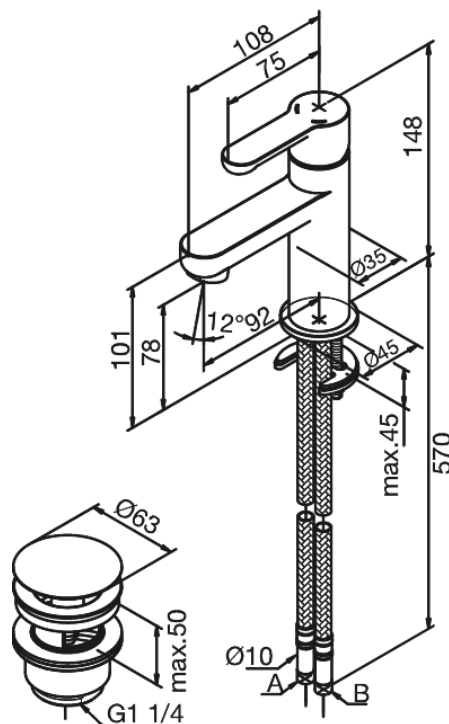

Product features

FM Mattsson Denmark ApS
Hvidkærvej 48, 5250 Odense SV, DK-56416218

+45 88 33 00 34 damixa-international@fmmattsongroup.com

Mere information på damixa.com

damixa