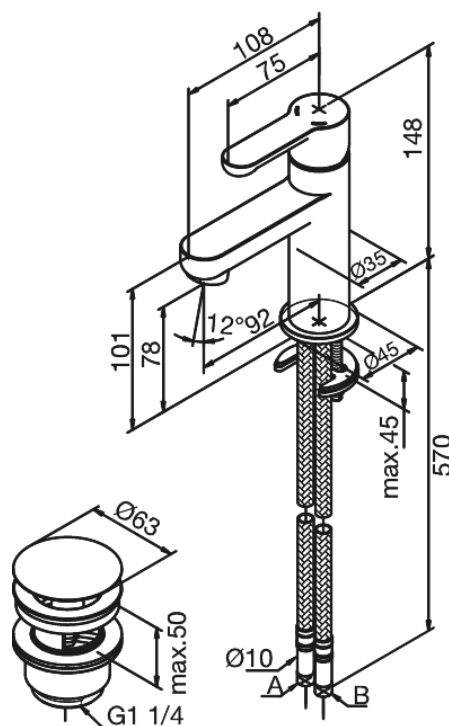

Product features

FM Mattsson Denmark ApS
Hvidkærvej 48, 5250 Odense SV, DK-56416218

+45 88 33 00 34 danmark@fmmattssongroup.com

Mere information på damixa.com

damixa