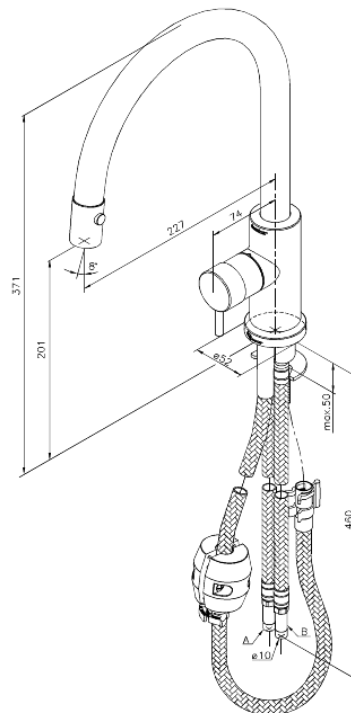

Product features

FM Mattsson Denmark ApS
Hvidkærvej 48, 5250 Odense SV, DK-56416218

+45 88 33 00 34 damixa-international@fmmattsongroup.com

Mere information på damixa.com

damixa